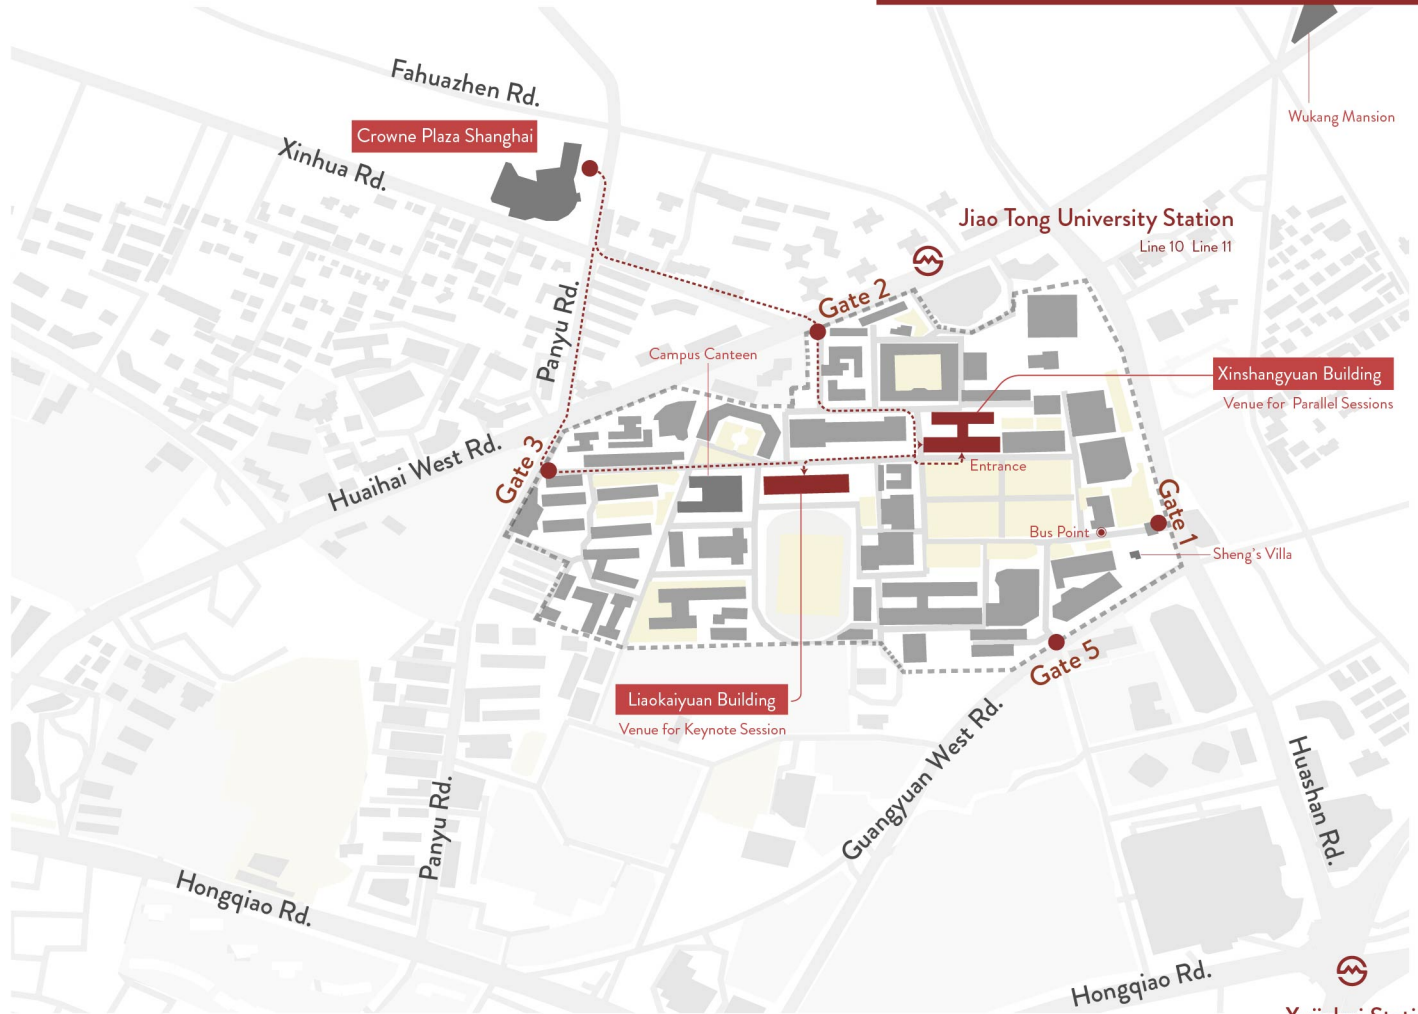

Shanghai Jiao Tong University Xuhui Campus

200 m

Xujiaohui Station
Line 1 Line 9 Line 11

Jianchuan Rd. Station
Line 5

North Gate 1

Jianchuan Rd.

Shanghai Jiao Tong University Minhang Campus

Cangyuan Rd.

Campus Tunnel

Lianhua Nan Rd.

School of Design Building

Siyuan Gate

Yongqing Rd.

Dongchuan Rd.

Kaixuan Gate

Zizhu Hi-tech Park Station

Line 15

200 m

School of Design Building - Minhang Campus

Venue for Opening Ceremony

Xinshangyuan Building - Xuhui Campus

Venue for Parallel Sessions

Circulation WC Gallery