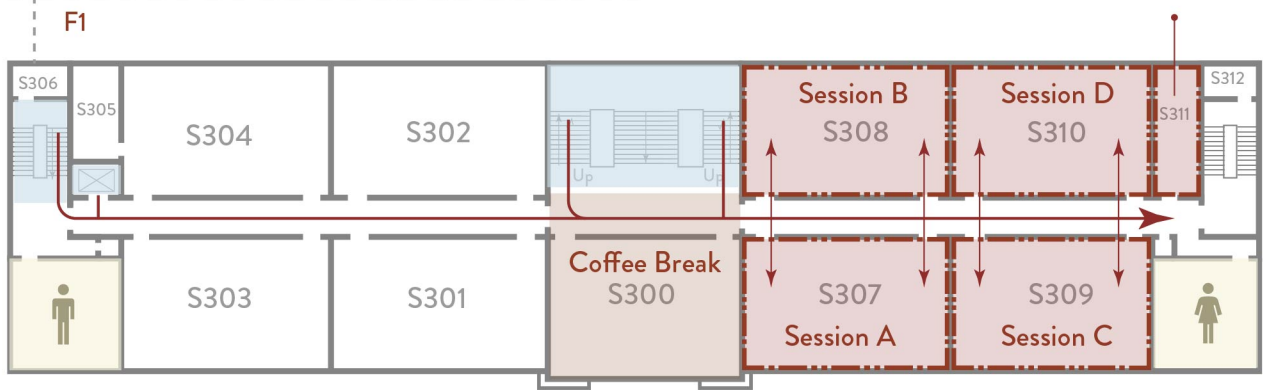

Line 15

200 m

School of Design Building - Minhang Campus

Venue for Opening Ceremony

Xinshangyuan Building - Xuhui Campus

Venue for Parallel Sessions

Circulation WC Gallery