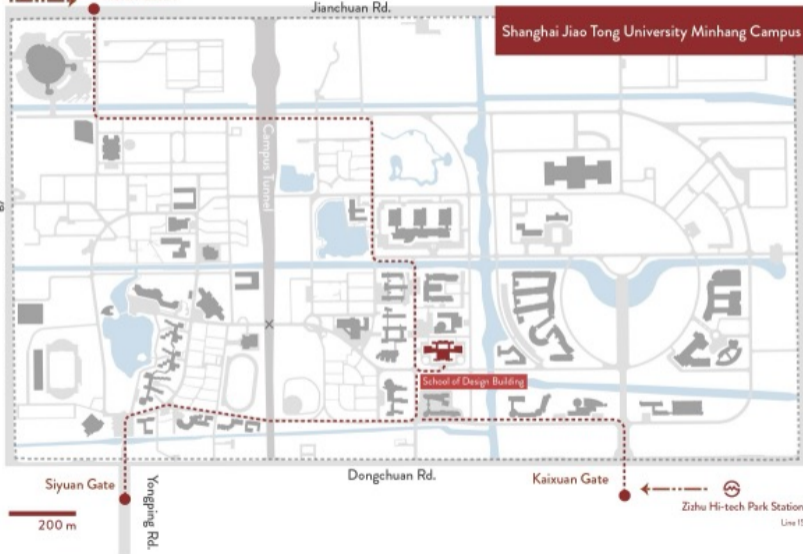

Shanghai Jiao Tong University Xuhui Campus

200 m

Xujiaohui Station
Line 1 Line 9 Line 11

Jianchuan Rd. Station
Line 5

North Gate 1

Jianchuan Rd.

Shanghai Jiao Tong University Minhang Campus

Cangyuan Rd.

Campus Tunnel

Lianhua Nan Rd.

School of Design Building

Siyuan Gate

Yongqing Rd.

Dongchuan Rd.

Kaixuan Gate

Zizhu Hi-tech Park Station

Line 15

200 m

School of Design Building - Minhang Campus

Venue for Opening Ceremony

Xinshangyuan Building - Xuhui Campus

Venue for Parallel Sessions

Circulation WC Gallery